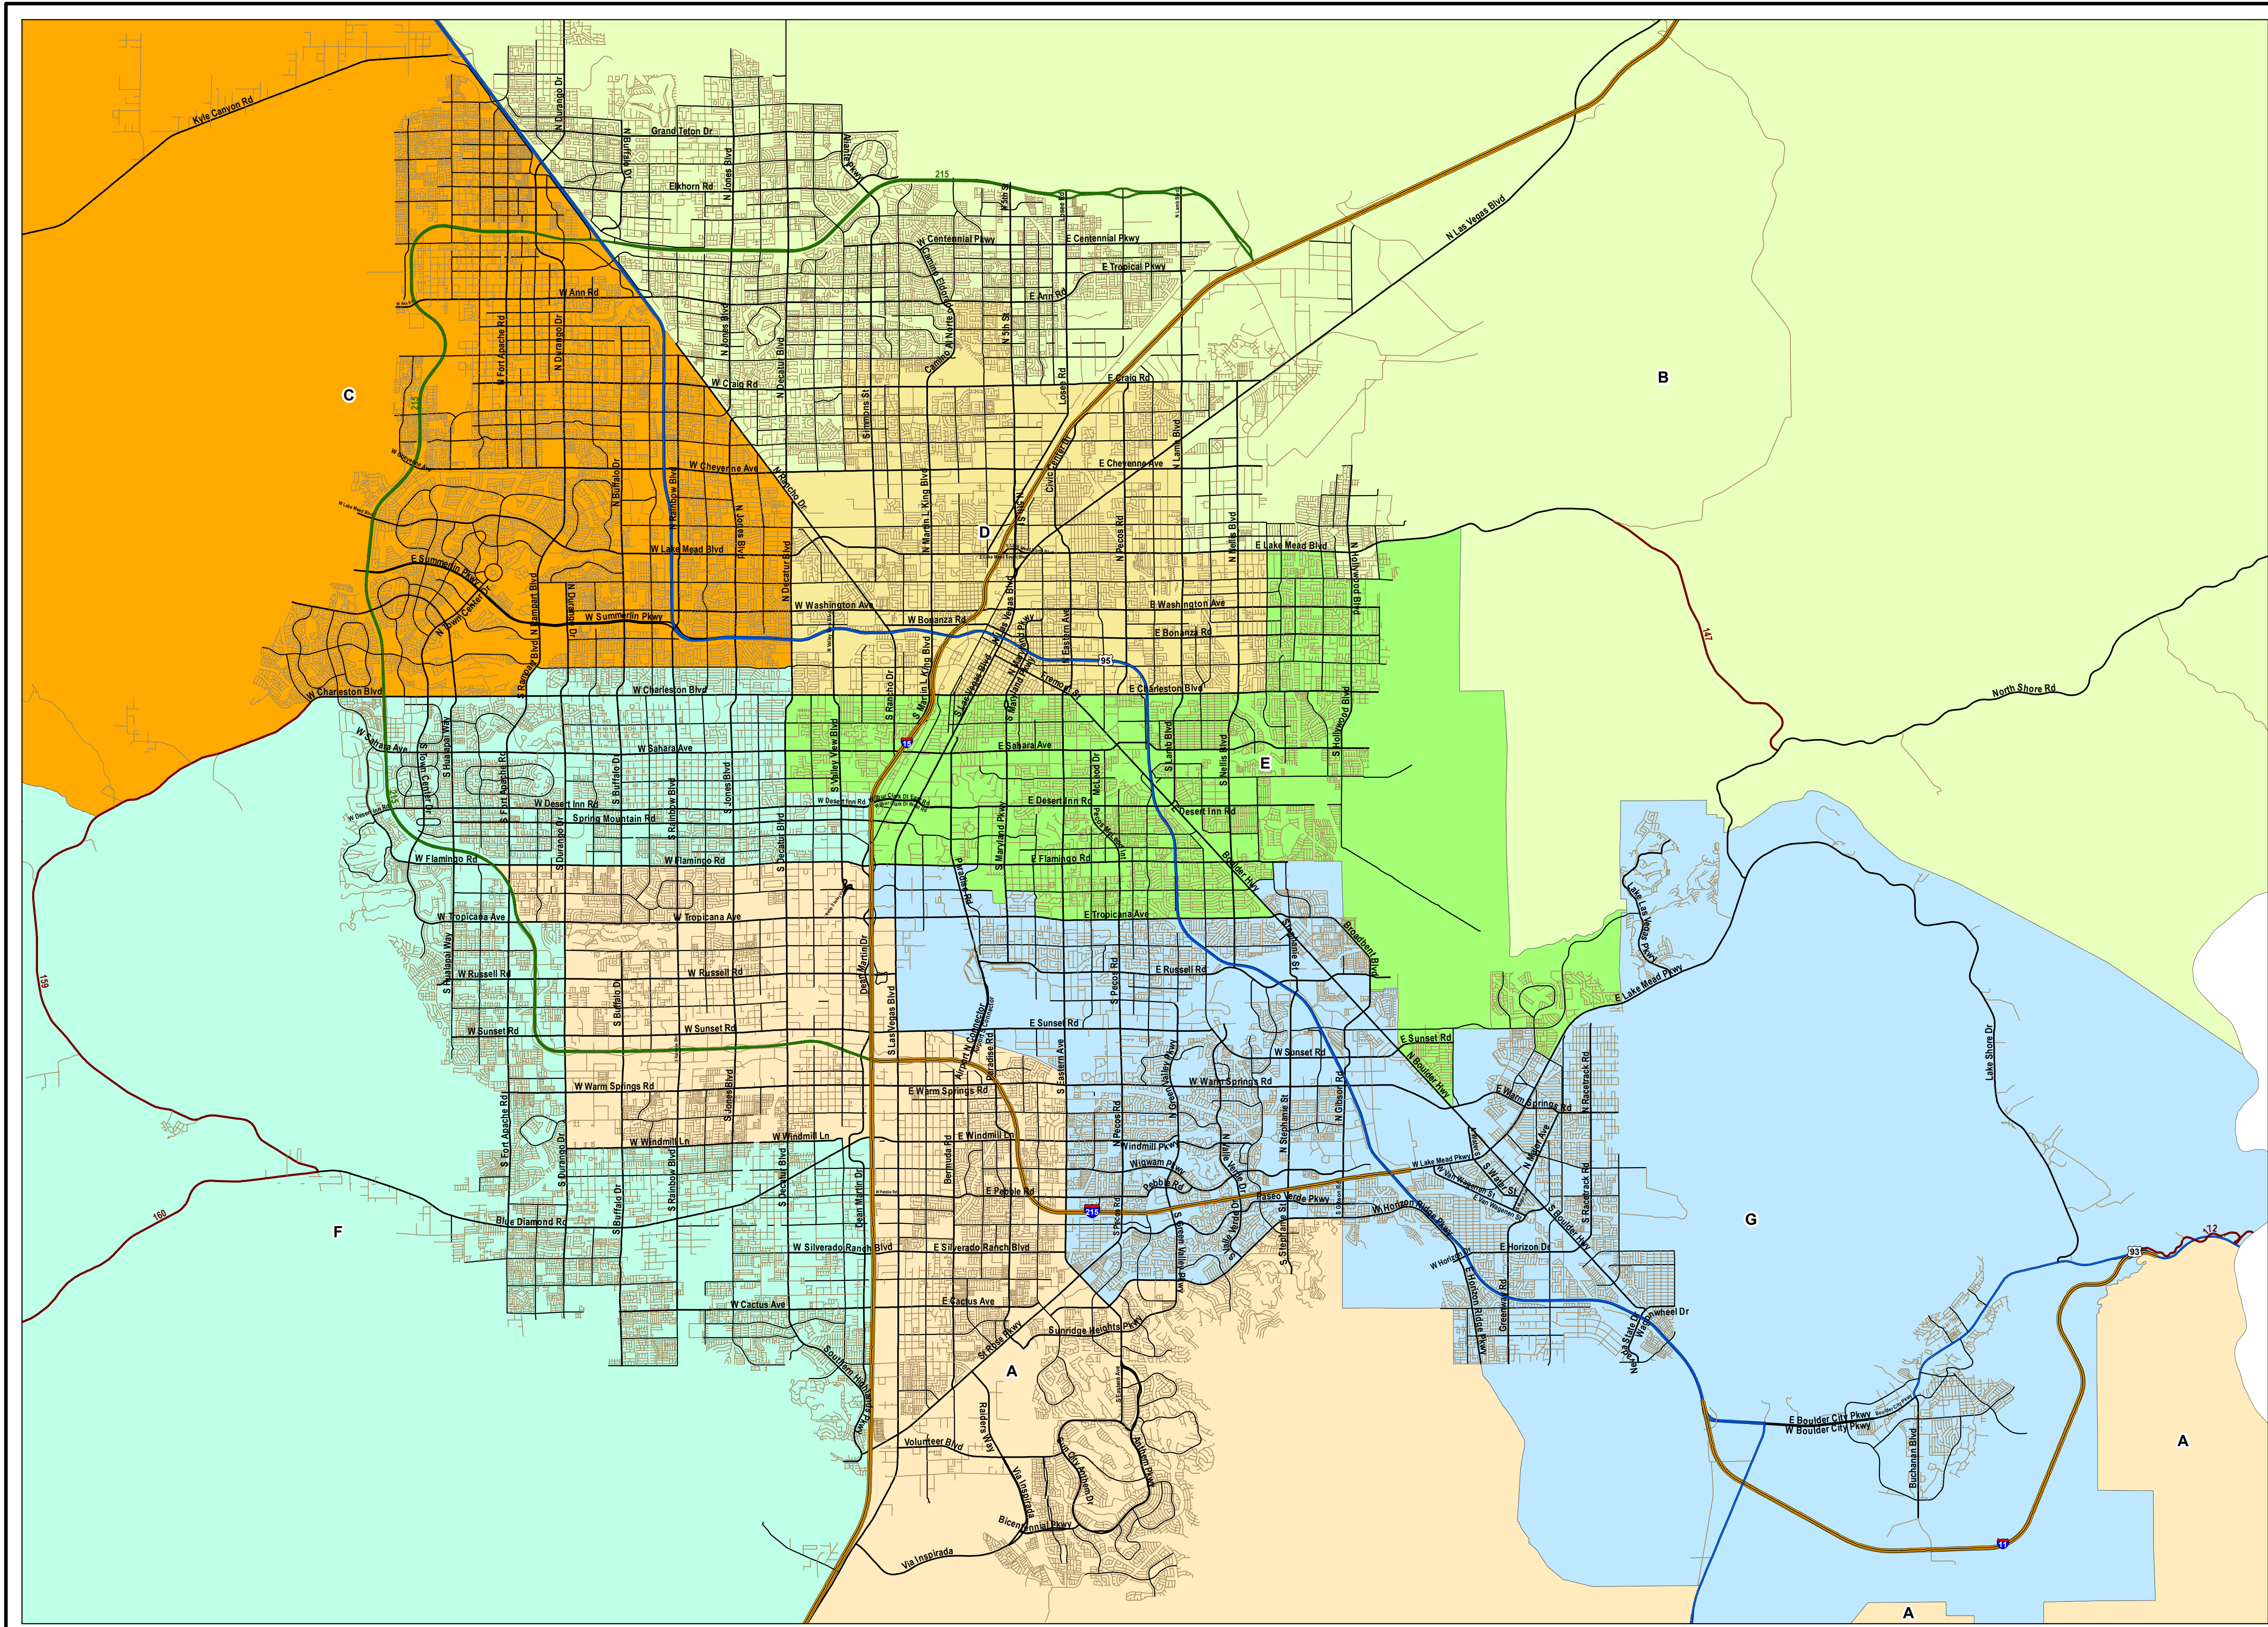

CLARK COUNTY COMMISSION DISTRICTS METRO AREA

Clark County, Nevada

- Legend**
- COMMISSION DISTRICTS**
- A - MICHAEL NAFT
 - B - MARILYN KIRKPATRICK
 - C - ROSS MILLER
 - D - WILLIAM MCCURDY II
 - E - TICK SEGERBLOM
 - F - JUSTIN JONES
 - G - JIM GIBSON

1 inch = 7,621 feet
Date: 2/4/2021

Clark County
Vicinity Map - No Scale

This information is for display purposes only. No liability is assumed as to the accuracy of the data delineated herein.